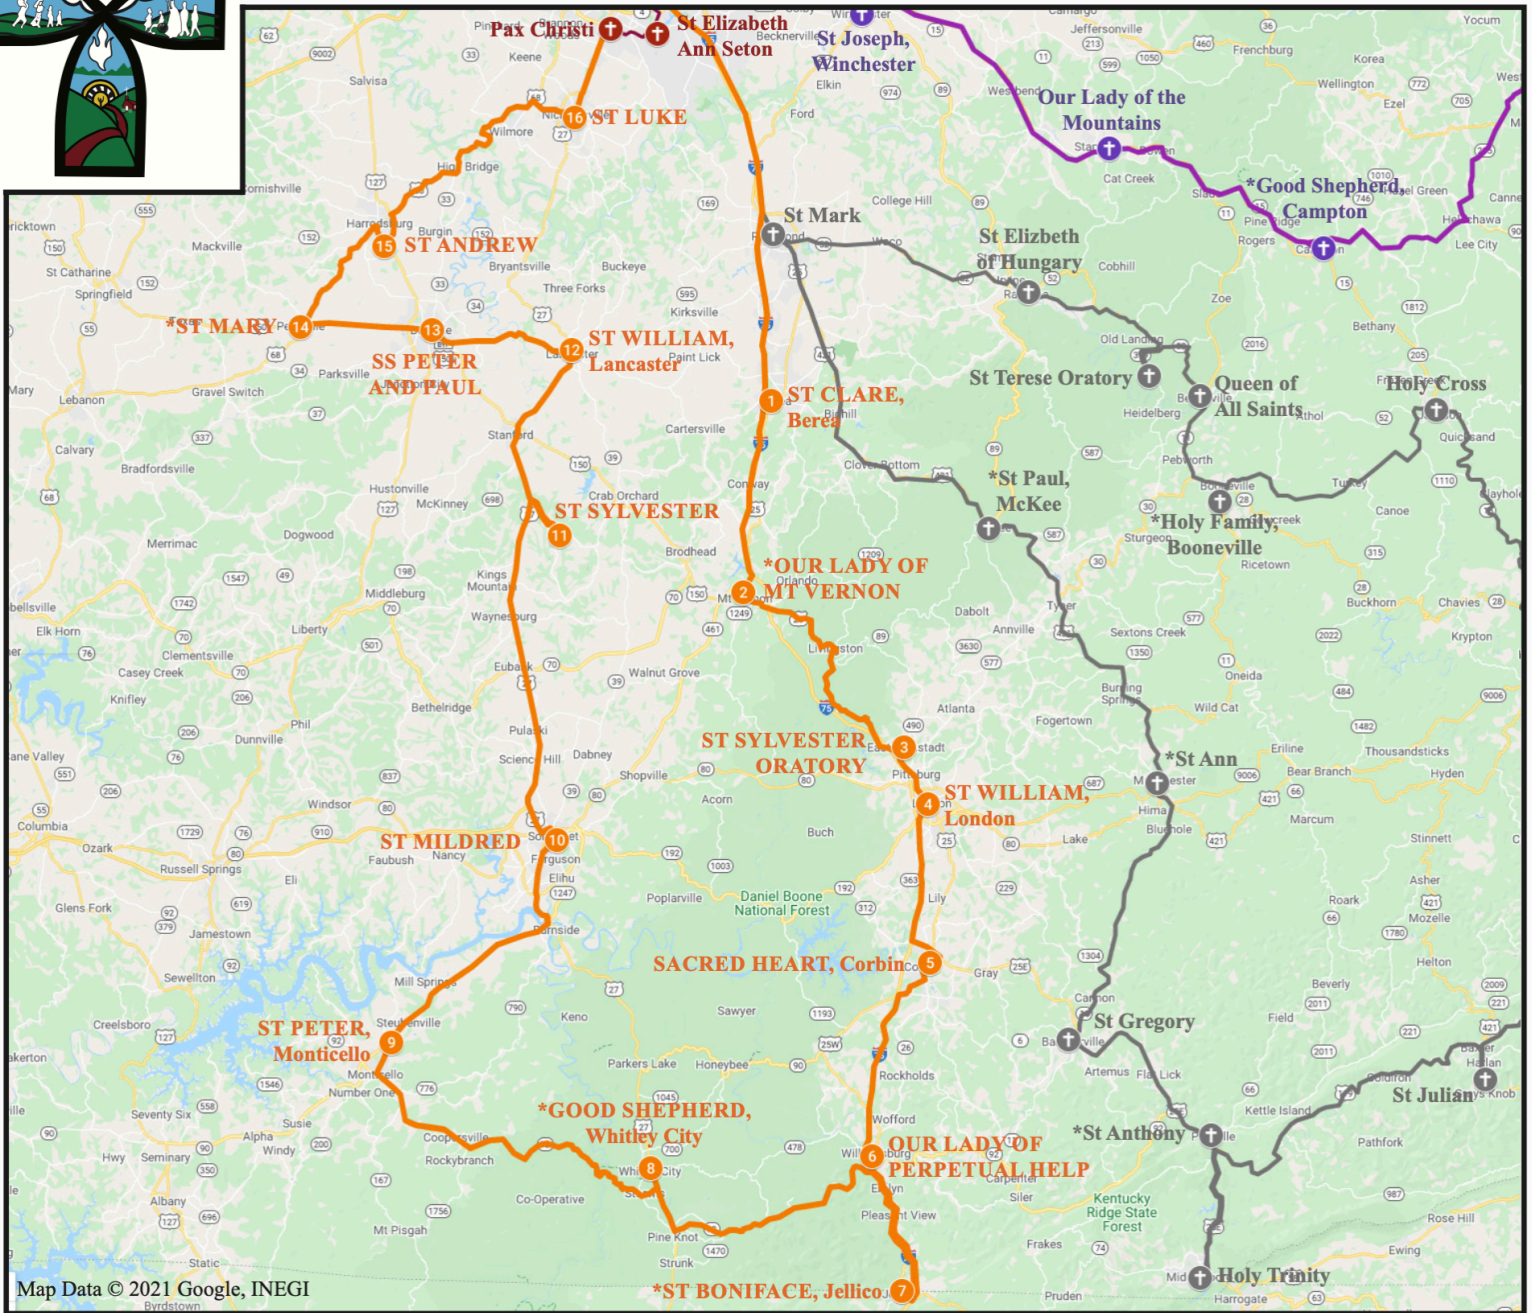

THE PILGRIMS TRAIL: SOUTHWEST LOOP

Diocese of Lexington

Learn more at cdlex.org/the-pilgrims-trail.

Map Data © 2021 Google, INEGI

1	ST CLARE	622 Chestnut St Berea, KY 40403	(859) 986-4633	9	ST PETER, Monticello	1139 Hwy 3106 Monticello, KY 42633	(606) 348-9416
2	*OUR LADY OF MOUNT VERNON	55 Crawford Ln, Mount Vernon KY 40456	(606) 655-1013	10	ST MILDRED	203 S Central Ave Somerset, KY 42501	(606) 678-5051
3	St Sylvester Oratory	1040 KY-3094 East Bernstadt, KY 40729		11	ST SYLVESTER	100 Hwy 1948 Waynesburg, KY 40489	(859) 792-4009
4	ST WILLIAM, London	521 W Fifth St London, KY 40741	(606) 864-7500	12	ST WILLIAM, Lancaster	224 Lexington St, Lancaster, KY 40444	(859) 792-4009
5	SACRED HEART	703 Master St Corbin, KY 40702	(606) 528-5222	13	SS PETER AND PAUL	117 W Main St Danville, KY 40422	(859) 236-2111
6	OUR LADY OF PERPETUAL HELP	76 W Sycamore Williamsburg, KY 40769	(606) 549-2156	14	*ST MARY	307 S Buell St Perryville, KY 40468	(859) 734-4270
7	*ST BONIFACE	98 Catholic Ave Jellico, TN 37762	(606) 549-2156	15	ST ANDREW	1125 Danville Rd Harrodsburg, KY 40330	(859) 734-4270
8	*GOOD SHEPHERD, Whitley City	130 N Main St Whitley City, KY 42653	(606) 376-1840	16	ST LUKE	304 S Main St Nicholasville, KY 40356	(859) 885-4892

(* represents mission parishes in the Diocese of Lexington)