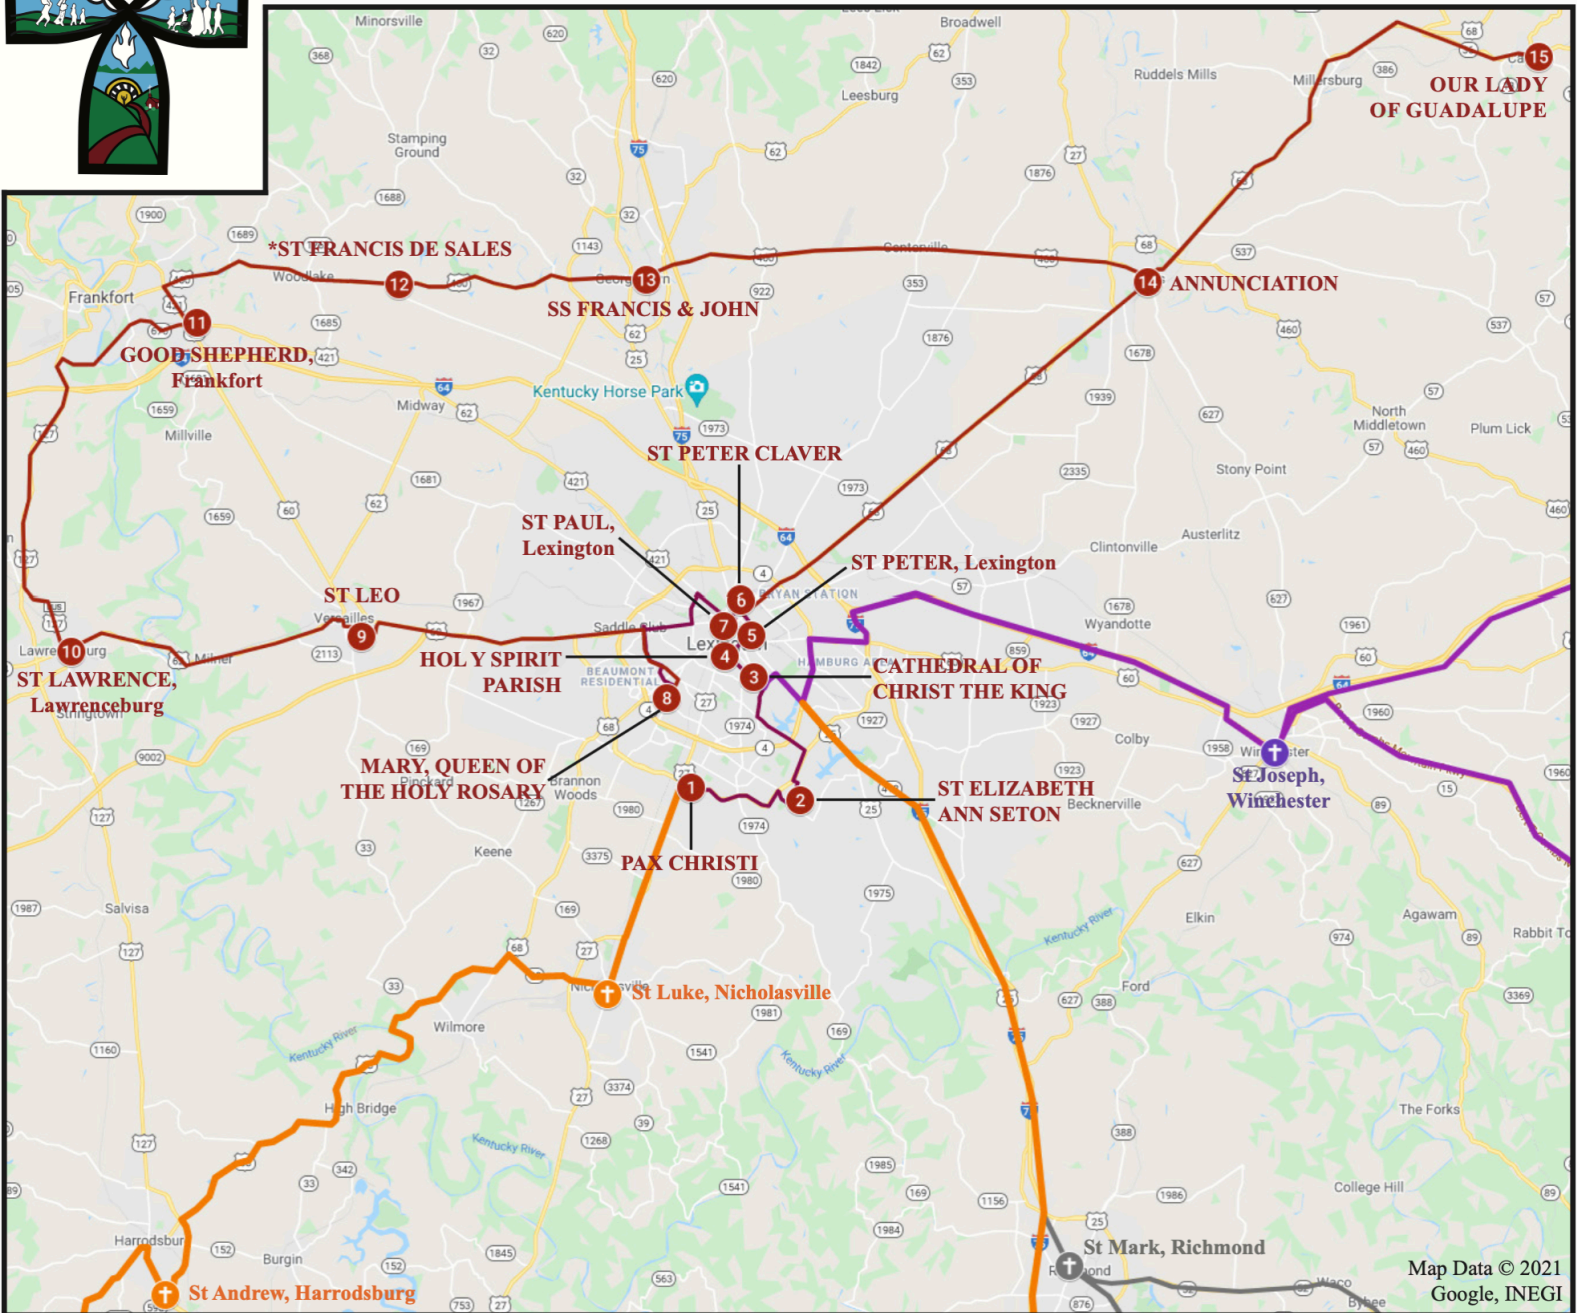

THE PILGRIMS TRAIL: NORTH LOOP

Diocese of Lexington

Learn more at cdlex.org/the-pilgrims-trail.

Map Data © 2021 Google, INEGI

1	PAX CHRISTI	4001 Victoria Way Lexington, KY 40515	(859) 273-9999
2	ST ELIZABETH ANN SETON	1730 Summerhill Dr, Lexington, KY 40515	(859) 273-1318
3	CATHEDRAL OF CHRIST THE KING	299 Colony Blvd Lexington, KY 40502	(859) 268-2861
4	HOLY SPIRIT PARISH	320 Rose Ln Lexington, KY 40508	(859) 255-8566
5	ST PETER, Lexington	125 Barr St, Lexington, KY 40507	(859) 252-7751
6	ST PETER CLAVER	410 Jefferson St Lexington, KY 40508	(859) 254-0030
7	ST PAUL, Lexington	501 W Short St Lexington, KY 40507	(859) 252-0738
8	MARY, QUEEN OF HOLY ROSARY	601 Hill N Dale Rd, Lexington, KY 40503	(859) 278-7432

9	ST LEO	295 Huntertown Rd Versailles, KY 40383	(859) 873-4573
10	ST LAWRENCE, Lawrenceburg	120 N Gatewood Ave Lawrenceburg, KY 40342	(502) 839-6381
11	GOOD SHEPHERD, Frankfort	70 Shepherd Way Frankfort, KY 40601	(502) 227-4511
12	*ST FRANCIS DE SALES	4086 Frankfort Pike, Georgetown, KY 40324	(859) 268-5159
13	SS FRANCIS & JOHN	604 E Main St Georgetown, KY 40324	(502) 863-3404
14	ANNUNCIATION	1007 Main St Paris, KY 40361	(859) 987-1571
15	OUR LADY OF GUADALUPE	617 E Main St Carlisle, KY 40311	(859) 987-1571

(*) represents mission parishes in the Dioceses of Lexington